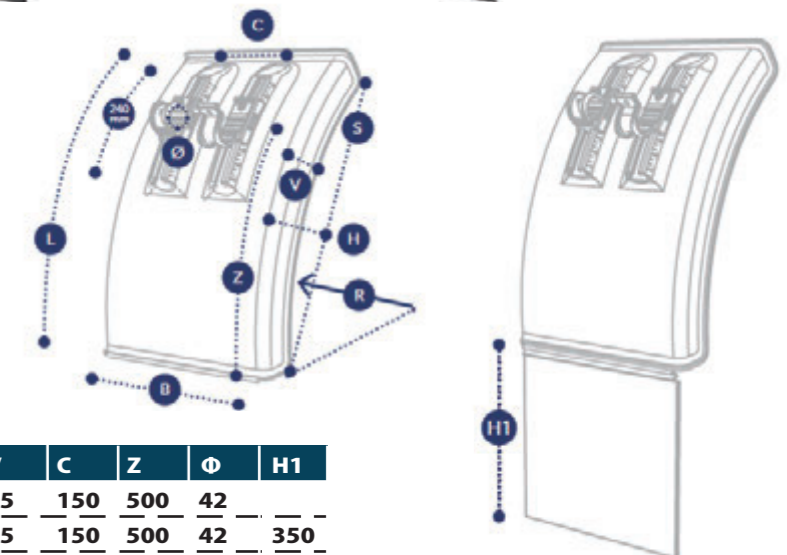

DK23	B	L	R	S	H	V	C	Z	Φ	H1
DK2310	430	700	650	670	145	75	150	500	42	
DK2311	430	700	650	670	145	75	150	500	42	350