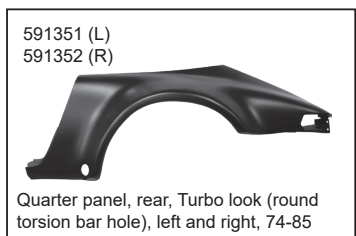

591071-1 (L)

Floor pan, outer repair
section, left

Body Parts

911/S/SC/CARRERA

591129

Targa B-pillar cross cover, outer, black powder coating, with side louvres

591167

Seat well with rear window parcel shelf