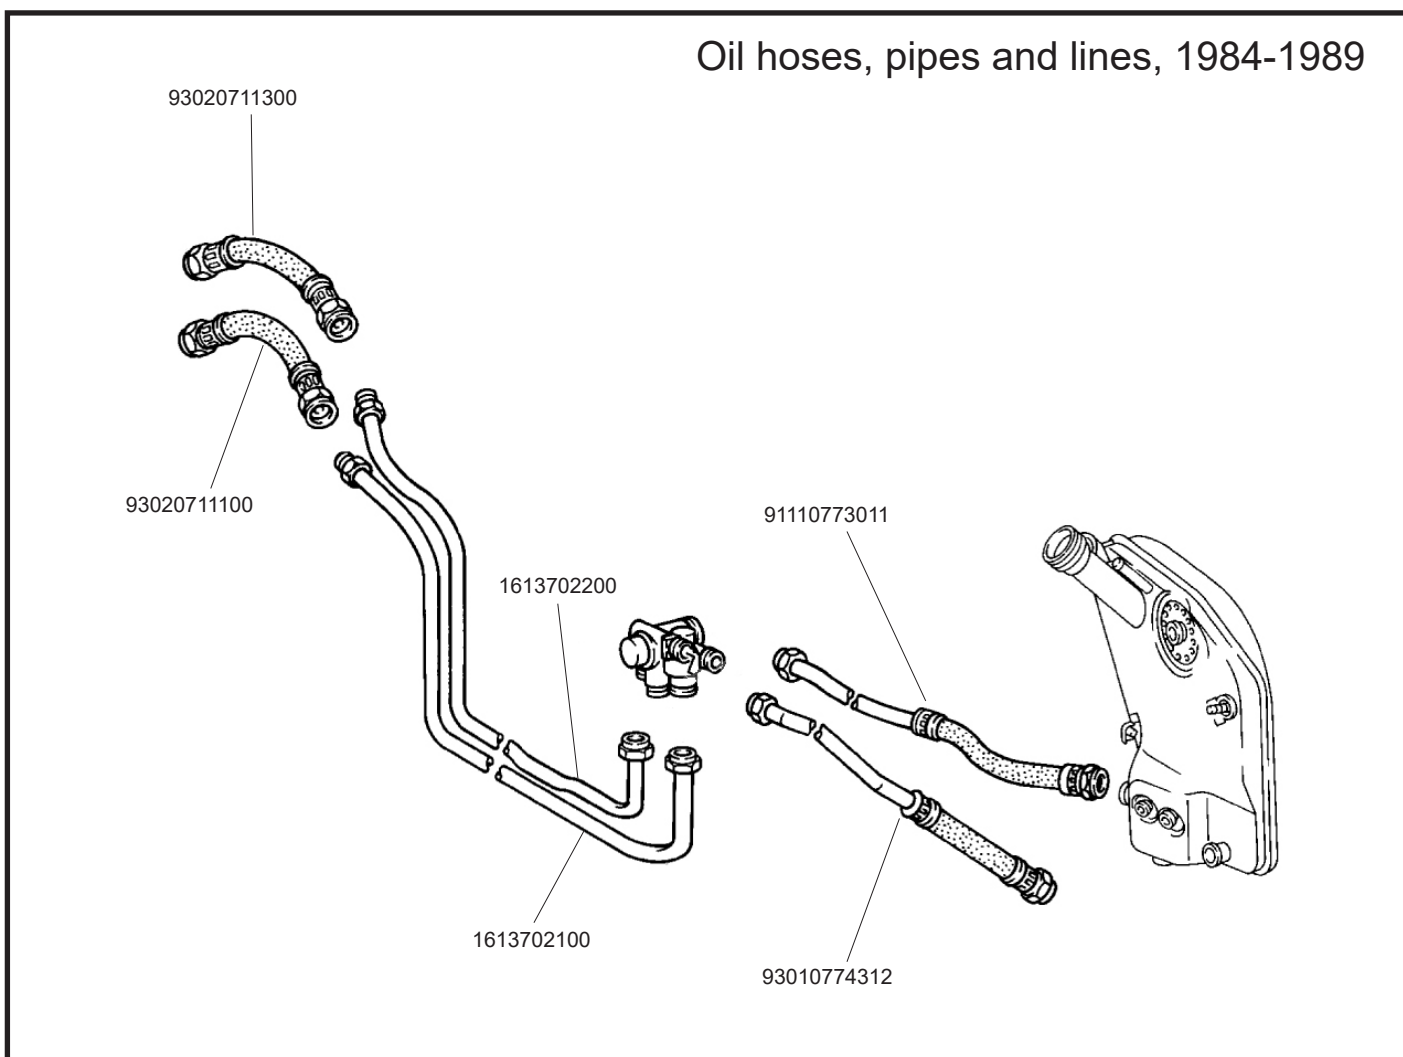

Oil hoses, pipes and lines, 1984-1989

Item no.	Ref. no.	Description	Application
1613701206	91110773011	Oil pipe, oil tank to regulator housing	911, 2.7-3.3, 08/83-07/89
1613701106	93010774312	Oil pipe, engine to regulator housing	911 Turbo, 3.3, 08/83-07/89
1613700406	93020711300	Oil hose (short), for oil cooler	911, 3.0-3.3, 08/79-07/89
1613700206	93020711100	Oil hose (long), for oil cooler	911, 3.0-3.3, 08/79-07/89
1613702100	93020704501	Oil pipe, feed, along the floor pan	911, 2.7-3.3, 08/73-07/89
1613702200	93020704601	Oil pipe, return, along the floor pan	911, 2.7-3.3, 08/73-07/89