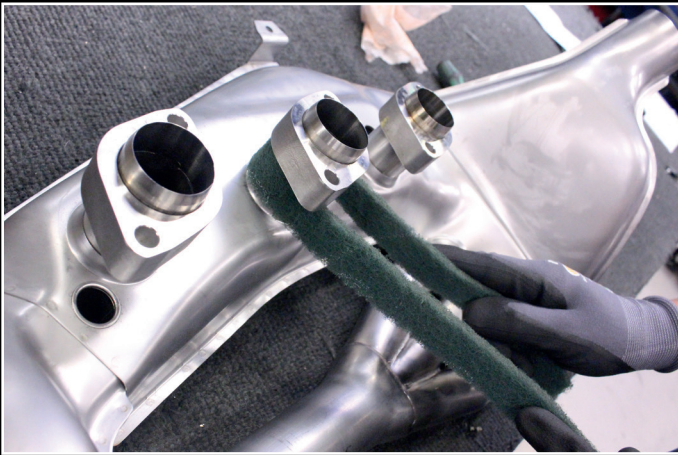

Extensive engineering and R&D department developing and testing exhausts, flexible pipes, manifolds and catalytic converters.

We produce our own products in several countries for both the OES and aftermarket spare parts for passenger cars and light commercial vehicles.

WAREHOUSE/LOGISTICS

21,000 m² modern warehouse with the new technology in picking/handling spare parts for passenger cars. More than 1 million picks are executed here per year.

PRODUCTION FACILITIES

Our production in Denmark is 15,000 m² equipped with the most modern hightech 5D laser cutting robots as well as fully automatic welding robots. We produce in aluminized, stainless and titanium materials. Most of our exhaust boxes and metal stamping parts are produced with semi-automatic hydraulic presses to insure the original design.

400 ton deep draw hydraulic pressing machine.

Robot welding.

Porsche® 911 oiltanks

Exhaust box and heat exchanger pressings.

TIG welding process performed by highly skilled welders with OEM certificates.

Precise spot welding procedure ensures perfect fit and finish.

Still done carefully and by hand; matt polishing process of tubing.

SSI - stainless steel construction ensures that the components are built to last.

TEST FACILITIES

We have our own in-house development and testing center for both durability and performance testing.