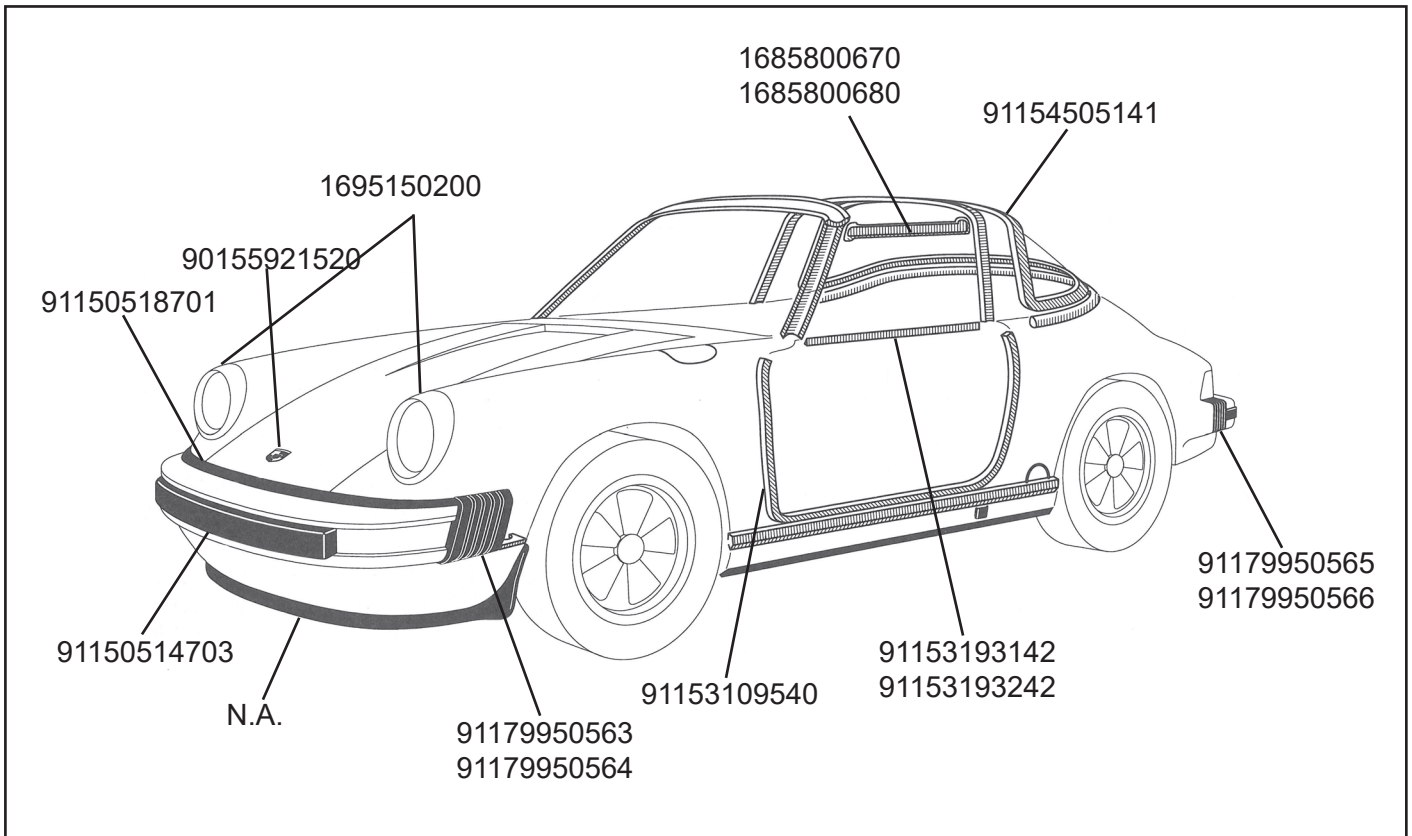

Item no.	Ref. no.	Description	Application
1684150100	91150518701	Sealing strip for front bumper	911, 2.7-3.3, 08/73-07/89
1684300500	91150514703	Protective moulding for front bumper	911, 2.7-3.3, 08/73-07/89
1685700500	91153109540	Door seal, left/right	911 Targa/Cabriolet, 2.7-3.3, 08/77-07/89 964 Targa/Cabriolet, 3.3-3.6, 12/88-05/94
1686000870	91153193142	Sealing strip for door window, left	911 Targa/Cabriolet, 2.0-3.3, 11/64-07/89 912 Targa, 1.6, 03/65-02/70 964 Targa/Cabriolet, 3.3-3.6, 12/88-05/94
1686000880	91153193242	Sealing strip for door window, right	911 Targa/Cabriolet, 2.0-3.3, 11/64-07/89 912 Targa, 1.6, 03/65-02/70 964 Targa/Cabriolet, 3.3-3.6, 12/88-05/94
1686100600	91154505141	Sealing frame for rear window	911 Targa, 2.4-3.2, 08/71-07/89
1681650100	90155921520	Seal for badge, bonnet	911, 2.0-3.3, 01/63-07/89 964, 3.3-3.6, 12/88-06/94 993, 3.6-3.8, 10/93-09/97 996, 3.4-3.6, 09/97-08/05
1684350470	91179950563	Bumper bellow, front, left	911, 2.7-3.3, 08/73-07/89
1684350480	91179950564	Bumper bellow, front, right	911, 2.7-3.3, 08/73-07/89
1684350570	91179950565	Bumper bellow, rear, left	911, 2.7-3.3, 08/73-07/89
1684350580	91179950566	Bumper bellow, rear, right	911, 2.7-3.3, 08/73-07/89
1695150200	91163111502	Seal for headlamp lens	911, 2.7-3.3, 08/73-07/89 964, 3.3-3.6, 12/88-06/94
1685800670	91156525940	Rubber seal for Targa top, left	911 Targa, 2.0-3.3, 11/64-07/89 912 Targa, 1.6, 03/65-02/70
1685800680	91156526040	Rubber seal for Targa top, right	911 Targa, 2.0-3.3, 11/64-07/89 912 Targa, 1.6, 03/65-02/70