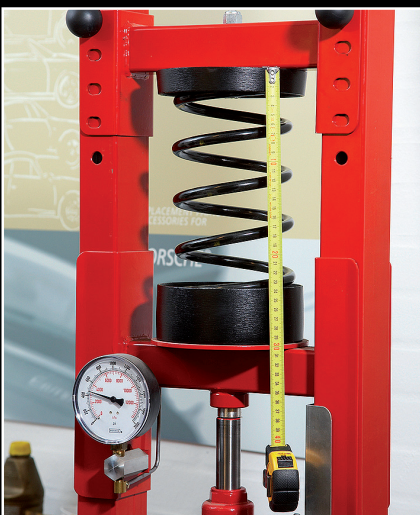

WAREHOUSE/LOGISTICS

21,000 m² modern warehouse with the new technology in picking/handling spare parts for passenger cars. More than 1 million picks are executed here per year.

PRODUCTION FACILITIES

Our production in Denmark is 15,000 m² equipped with the most modern hightech 5D laser cutting robots as well as fully automatic welding robots. We produce in aluminized, stainless and titanium materials. Most of our exhaust boxes and metal stamping parts are produced with semi-automatic hydraulic presses to insure the original design.