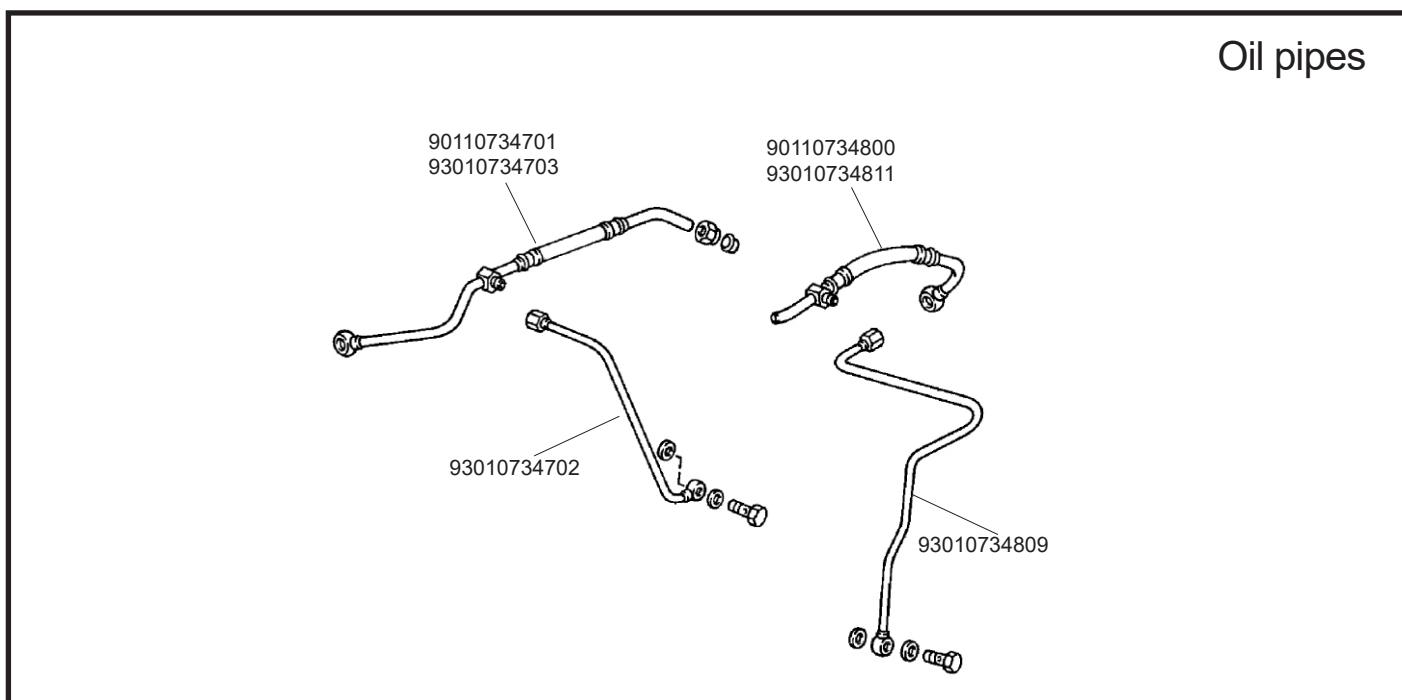

Oil pipes

Item no.	Ref. no.	Description	Application
1613700176	90110734701	Oil hose, chain house, left	911, 2.0-3.0, 01/63-07/83 912, 1.6, 01/65-12/69 914/6, 2.0, 11/69-12/73
1613700870	93010734703	Oil hose, chain house, left	911, 3.2-3.3, 08/83-07/89

Pls. note: You must also replace the oil line (93010734702) with item no. 93010734706 in order to replace the left cam line line on late models.

Item no.	Ref. no.	Description	Application
1613700186	90110734800	Oil hose, chain house, right	911, 2.0-3.0, 01/63-07/83 912, 1.6, 01/65-12/69 914/6, 2.0, 11/69-12/73
1613700886	93010734811	Oil hose, chain house, right	911, 3.2-3.3, 08/83-07/89
1613700770	93010734702	Oil pipe to chain tensioner, left	911, 3.2-3.3, 08/83-07/89

Pls. note: You must use item no. 93010734706 in place of the above line when replacing the left cam line on late models.

Item no.	Ref. no.	Description	Application
1613700786	93010734809	Oil pipe to chain tensioner, left	911, 3.2-3.3, 08/83-07/89 964 Turbo, 3.3, 08/90-07/93