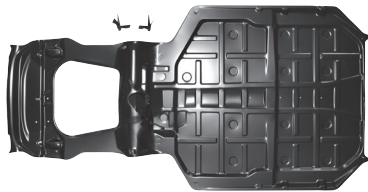

591033-1

Front floor
repair section
with tow
hook.

591033

Front floor
section with
suspension
mounts
and tow hook.

591072-1 (R)

Floor pan, outer repair
section, right

**591134-1 (L)
591134-2 (R)**

Axle mounting
left and right

591100-0

Chassis floor, complete, bottom of car

591133

Front floor section
with suspension
mounts and tow
hook

591072 (R)

Floor pan, half, right

590930

Reinforcement
for front floor
with suspen-
sion mounts

591100-0RHD