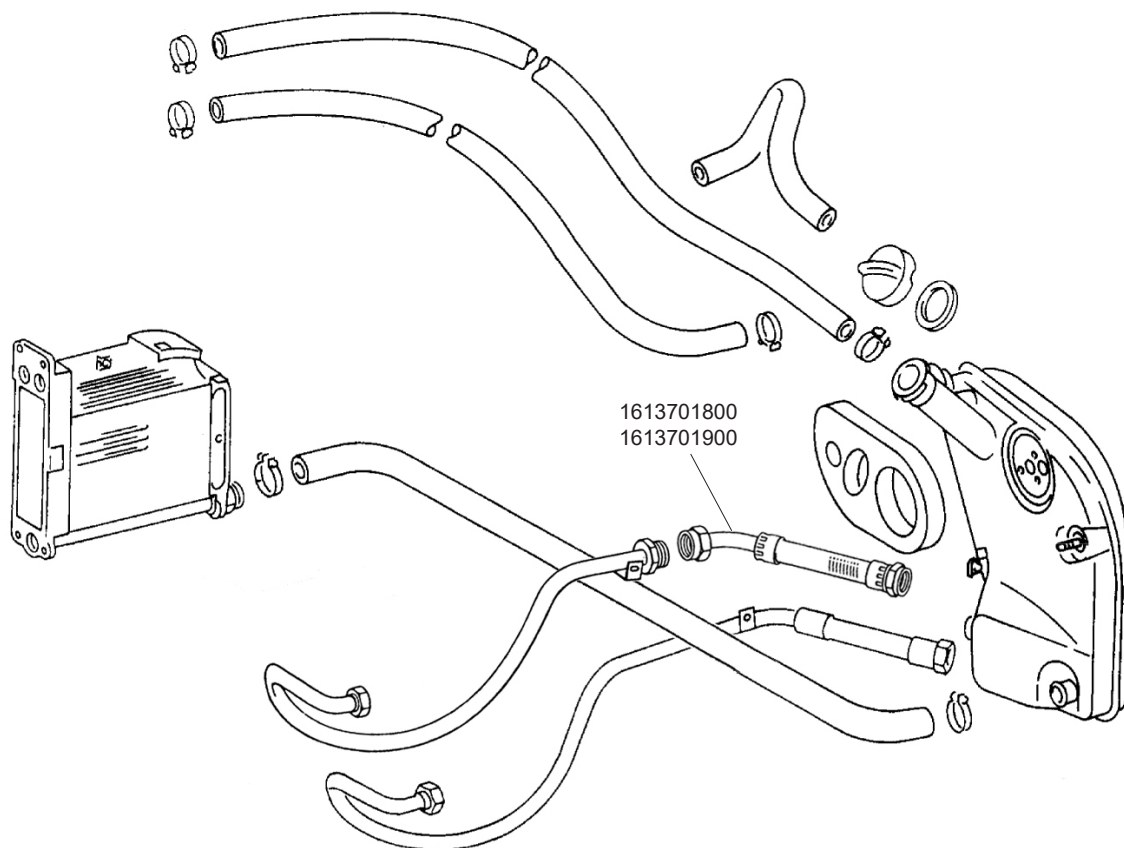

Oil hoses, pipes and lines, 1973-1983

1613701800
1613701900

Item no.	Ref. no.	Description	Application
1613701800	91110772800	Oil pipe, oil tank to engine	911, 2.7-3.0, 08/73-07/74
1613701900	91110774210	Oil pipe, oil tank to engine	911, 2.7-3.0, 08/74-07/77