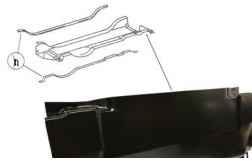

Protective plate for 62 L fuel tank

591065
591065ALU

Engine hood, rear

590941 (L) Door, complete
590942 (R) left and right

591047-5 (L)
591048-5 (R)

Door jamb,
left/right

91120190400

Fuel tank, 62 L