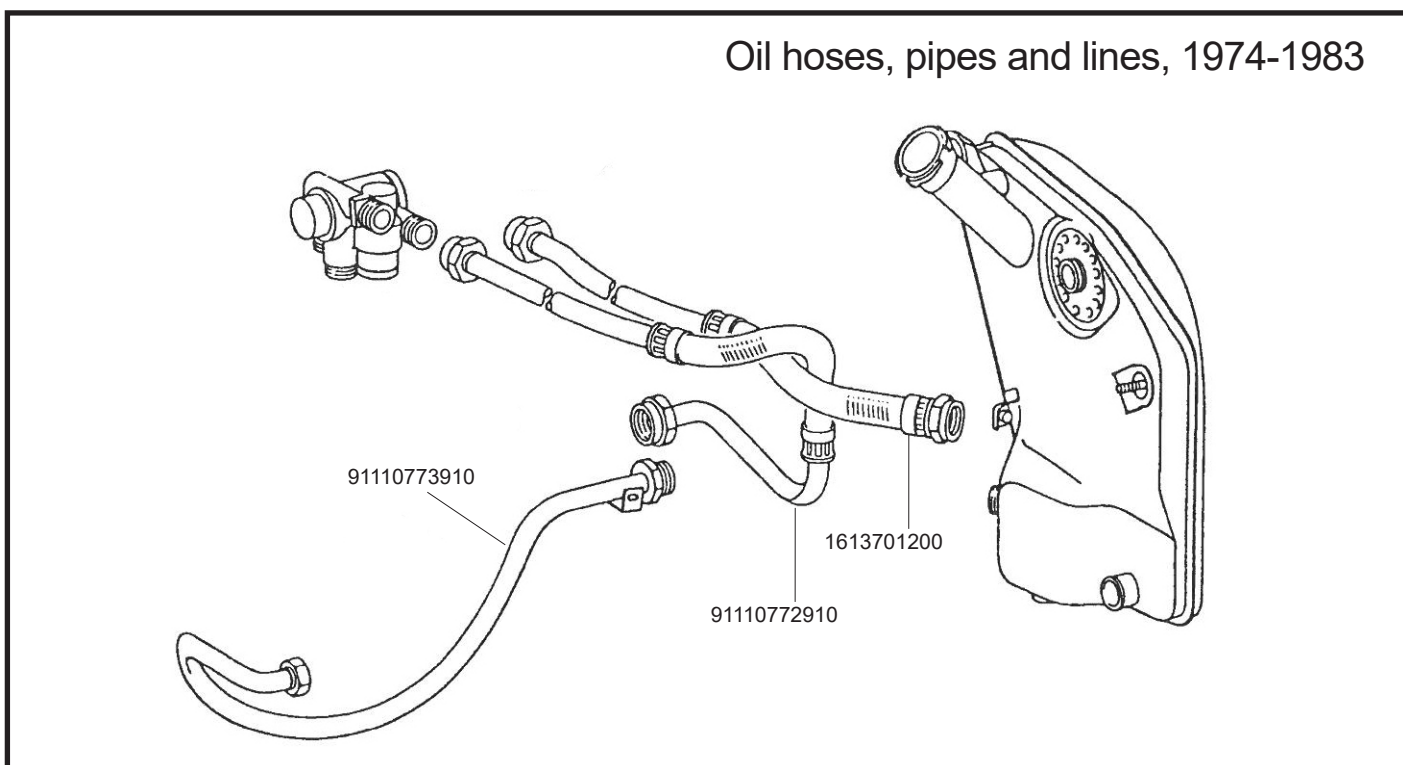

Oil hoses, pipes and lines, 1974-1983

Item no.	Ref. no.	Description	Application
1613700500	91110772910	Oil pipe	911, 2.7, 08/73-07/77
1613700600	91110773910	Oil pipe	911, 2.7, 08/73-07/77
1613701200	91110773011	Oil pipe, oil tank to regulator housing	911, 2.7-3.3, 08/73-07/89