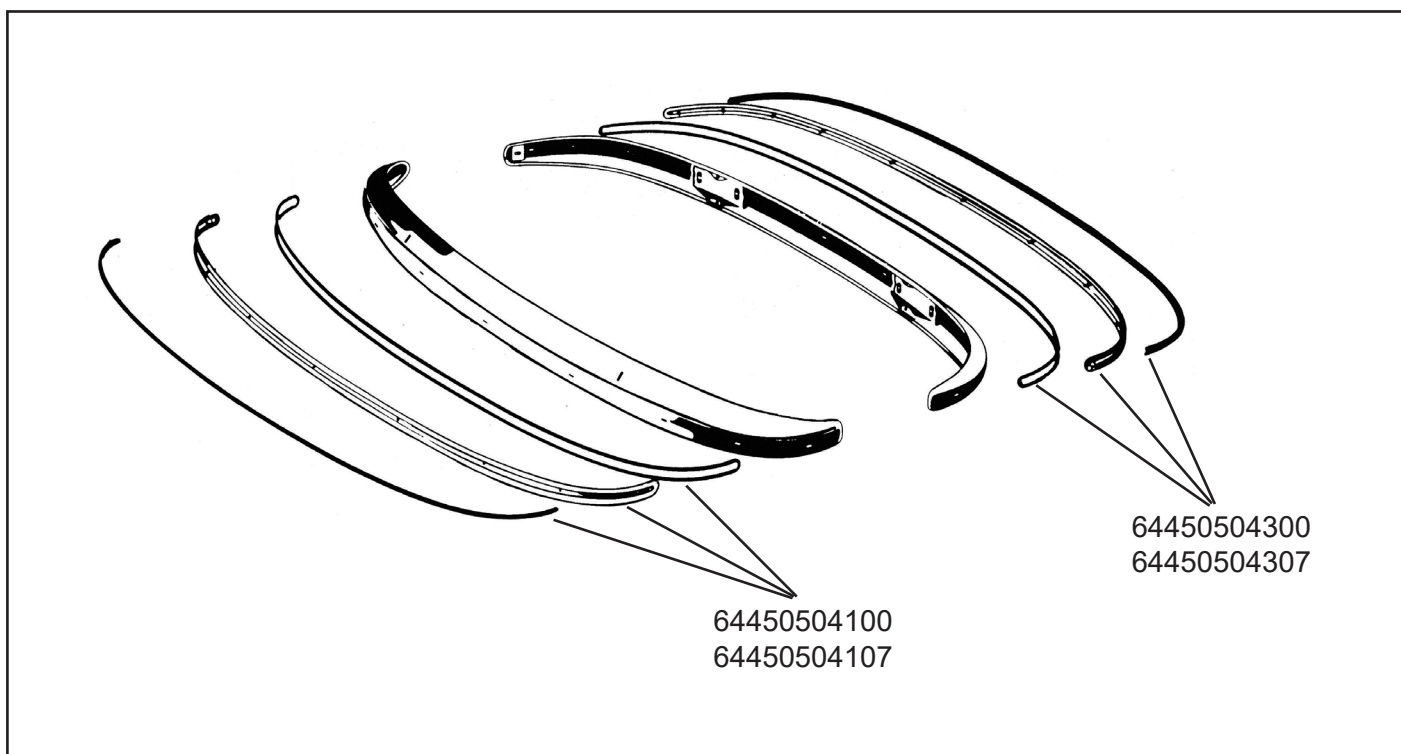

Item no.	Ref. no.	Description	Application
1684300106	64450504100	Moulding for bumper, front	356 A, 01/55-12/61
1684300206	64450504107	Moulding for bumper, front	356 B/C, 01/59-03/68
1684400106	64450504300	Moulding for bumper, rear	356 A, 01/55-12/61
1684400206	64450504307	Moulding for bumper, rear	356 B/C, 01/59-03/68
1685500106	64451190106	Seal for bonnet	356 /A/B/C, 01/50-03/68
1685700100	64453190300	Door seal, inner, front	356 A/B/C, 01/55-03/68
1685700200	64453191122	Door seal, front/rear, left/right. 4 required	356 /A/B/C, 01/50-03/68
1685700300	64453192100	Door seal, lower (on the door)	356 B/C, 01/59-03/68
1685900100	64454190100	Seal for windscreen	356 /A/B/C coupé, 01/50-03/68
1686000170	64454293103	Vent window seal, left	356 /A/B/C Carrera/coupé, 01/50-03/68
1686000180	64454293203	Vent window seal, right	356 /A/B/C Carrera/coupé, 01/50-03/68
1686000270	64454293126	Vent window seal, left	356 /A/B/C Cabriolet, 01/50-12/65
1686000280	64454293226	Vent window seal, right	356 /A/B/C Cabriolet, 01/50-12/65
1686000370	64454390300	Seal for quarter window, outer, left	356 /A/B/C coupé, 01/50-03/68
1686000380	64454390400	Seal for quarter window, outer, right	356 /A/B/C coupé, 01/50-03/68
1686000400	64454390500	Seat for quarter window, inner, left/right	356 /A/B/C coupé, 01/50-03/68
1685900200	64454590100	Rear window seal	356 /A/B - T5 coupé, 01/50-07/62
1685900300	64454590106	Rear window seal	356 B - T6/C, 08/62-03/68
1686500106	64455901100	Moulding for rocker panel	356 A, 01/55-12/61
1686500206	64455901107	Moulding for rocker panel	356 Speedster, 01/50-12/55 356 B T6, 08/62-12/63 356 C, 01/63-03/68
1687350100	64455923105	Seal for front hood handle base	356 B/C, 01/59-03/68
1685800100	64455949100	Gasket for ventilation grille, rubber	356 /A/B/C, 01/50-03/68
1680250100	99970308640	Rubber stop for tailgate	356 A/B/C, 01/55-03/68