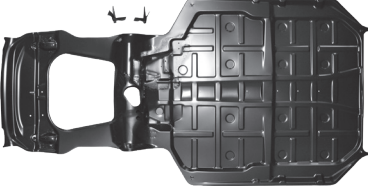

Chassis floor, complete, bottom of car, RHD

591133-1

Front floor
repair section
with tow hook

591071-0

Floor pan, complete