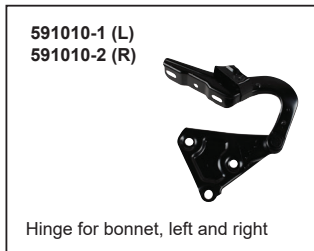

Body Parts

911 C2/C4 (MODEL 964)