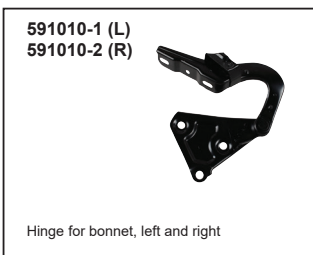

Body Parts

911 C2/C4 (MODEL 993)