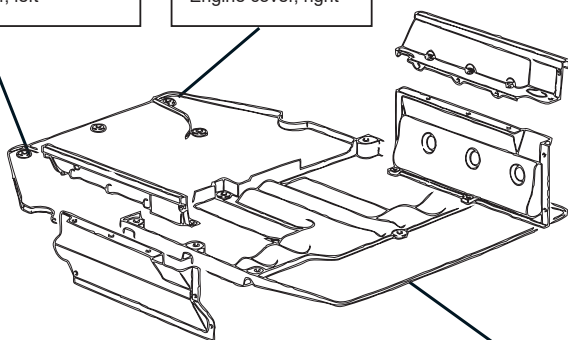

Body Parts

911 C2/C4 (MODEL 964)