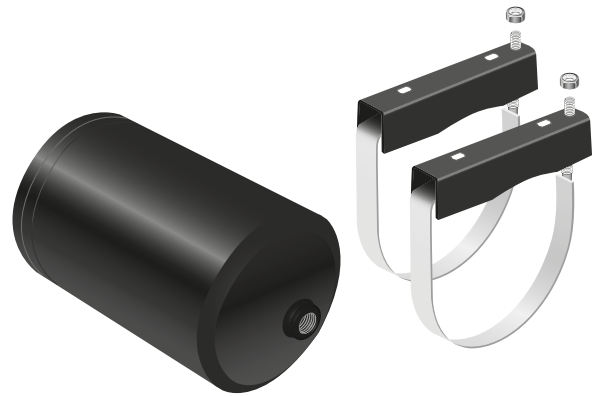

56-245500 Spare part kit Air tank
1 x Air tank
2 x Tank belt