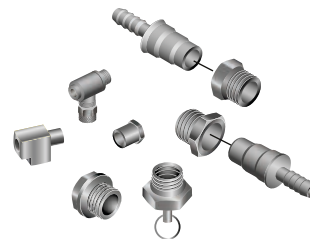

56-255400 Spare part kit fitting
1 x Fitting 90° 1/8"
2 x Fitting \varnothing 6
2 x Fitting M22x1,5
1 x Drain
1 x Plug M22x1,5
1 x Fitting 1/4"-1/8"
1 x T-joint 1/8"NPT

56-257400 Spare part kit micro switch
1 x Micro switch