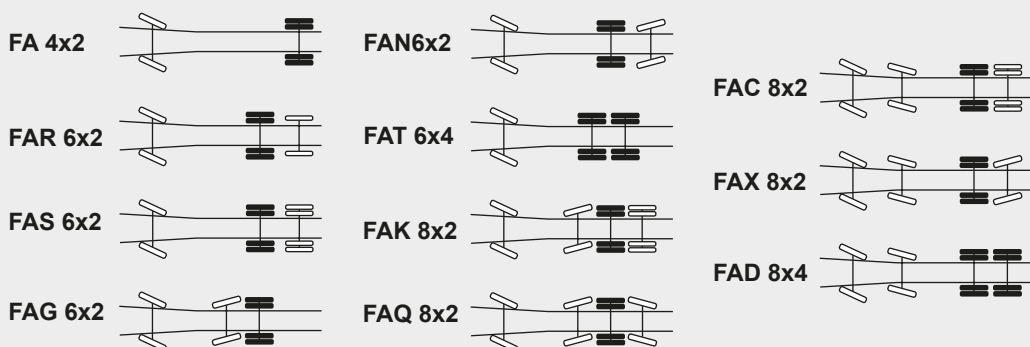

Rigid chassis

 = Drivande axel

Tractor chassis

CF Euro 6

FA, FT

Vehicle bracket kit: 56-261500
 Onspot kit: 56-700500
 Wheel kit: 170

Fits vehicles with tyre dimension 315/60 22.5" or larger.

- FA: 4x2 rigid
- FT: 4x2 tractor