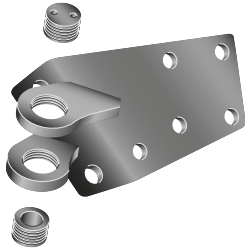

Cylinder brackets

Spare parts Onspot 03, 04

Cylinder brackets with bearing cups

Cylinder bracket, left 56-188600
Cylinder bracket, right 56-188500