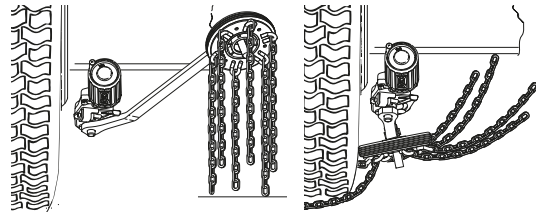

Resting position

Working position

A complete Onspot consists of:

Vehicle bracket kit

The bracket has a high-quality corrosion resistance through electrolytic pre-treatment. Depending on your vehicle there are differences. The Onspot kit will be supplied with the correct brackets and arms for your specific vehicle.