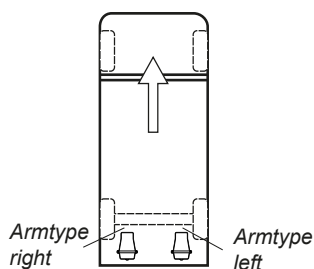

Fig. 2, rear mounting