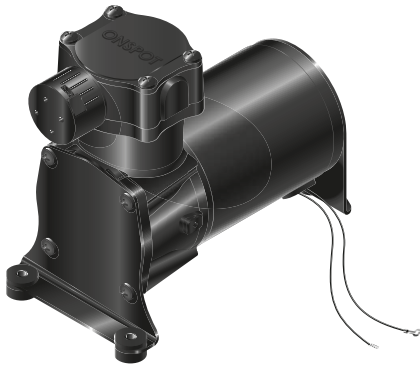

Spare parts air compressor kit 12V

56-255300 Spare part kit Compressor
1 x Compressor