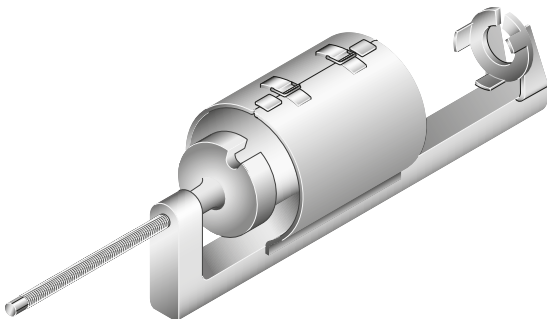

Cylinder disassembly tool