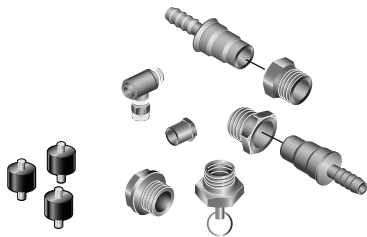

56-245400 Spare part kit fitting
(Compressor 56-245200)
1 x Fitting 90° 1/8"
2 x Fitting $\varnothing$ 6
2 x Fitting M22x1,5
1 x Drain
1 x Plug M22x1,5
1 x Fitting 1/4"-1/8"
3 x Rubber foot
3 x Nuts M4