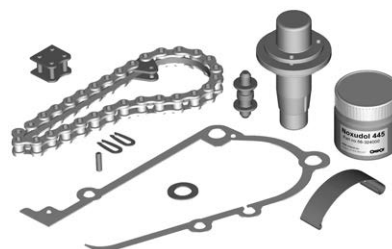

56-324300 Onspot 012 chain, arm axle kit