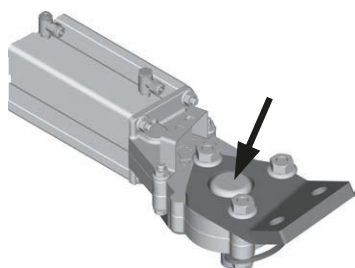

56-700702 Stopper
(stamped no. 56-332700)

56-700703 Stopper
(stamped no. 56-332800)

56-241200 Hitching kit

56-701000 Onspot 016 chain, arm axle kit

Spare parts Onspot 012

56-320501 Onspot unit, complete
(stamped no. 56-319000)