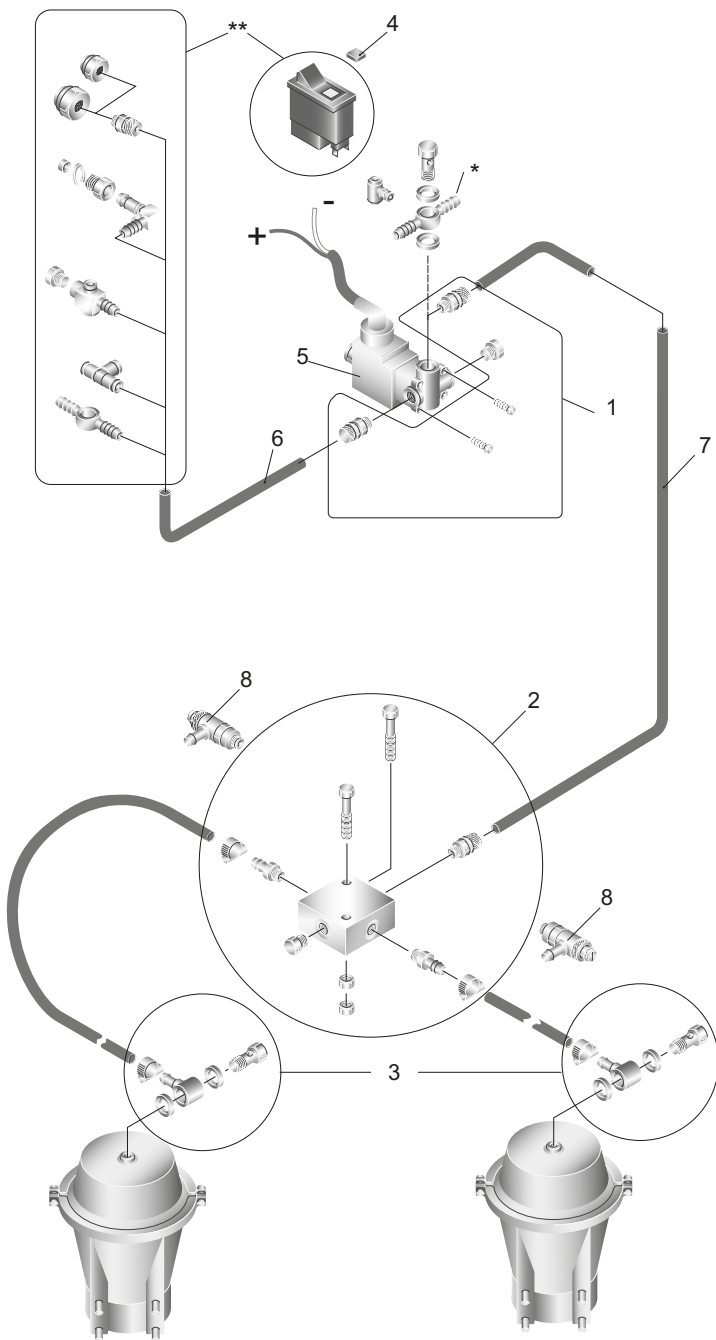

Arm type left 56-203100
 Arm type right 56-203000

Arm type left 56-188800
 Arm type right 56-188700

56-191300 Bearing cups
 2 x Bearing cups
 1 x Grease
 1 x Locking compound

Spare parts Onspot 03, 04

1 56-227900 Valve nipple kit, incl.:
 2 x Insertion nipples
 2 x Screws
 1 x Plug