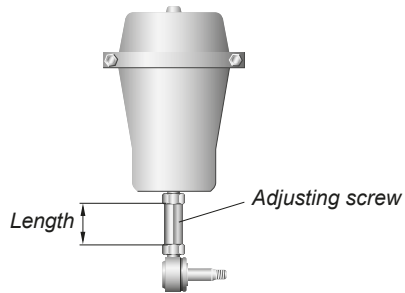

Spare parts Onspot 03, 04

If the cylinder housing is damaged, the entire cylinder must be replaced with a completely new cylinder.

All Onspots now use the short cylinder variant. Older long cylinders can easily be replaced with short cylinders. The length of the adjusting screw identifies the type of cylinder you have (see diagram).

There are three different lengths of adjusting screw; measure the adjustment screw and use the table to find which cylinder you have.

Membrane kit

Length (mm)	Complete cylinder
55	56-254603
115	56-254601
165	56-254602

Membrane kit 56-231100

- 1 x Membrane
- 1 x Cover
- 2 x lamps
- 2 x Screws
- 2 x Nuts

Angular toggle joint 56-251700

Cylinder disassembly tool 56-207100

Great care should be taken whenever you do work on or replace parts in the cylinder.

Air cylinders have substantial inherent spring power.

Therefore you should always use the cylinder disassembly tool when undertaking these procedures.