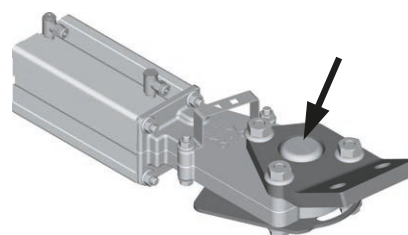

56-700702 Stopper
(stamped no. 56-332700)

56-700703 Stopper
(stamped no. 56-332800)

56-241200 Hitching kit

56-701000 Onspot 016 chain, arm axle kit

Spare parts Onspot 012

56-320501 Onspot unit, complete
(stamped no. 56-319000)