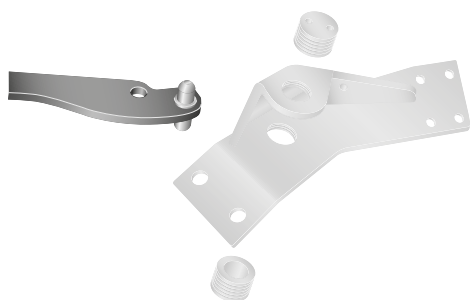

Arm type left   56-155002
Arm type right   56-155001

Arm type left   56-155010
Arm type right   56-155009

Arm type left   56-155008
Arm type right   56-155007

Arm type left   56-165202
Arm type right   56-165201

Arm type left   56-203100
Arm type right   56-203000