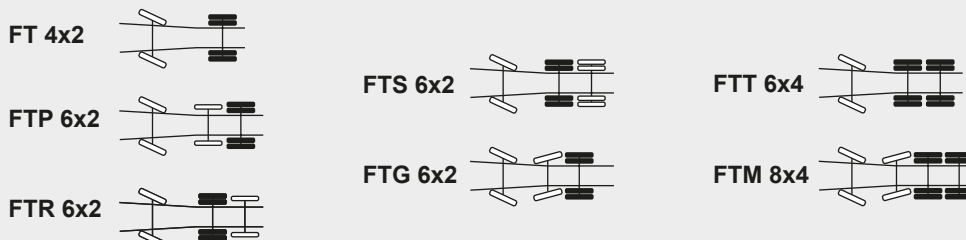

Rigid chassis

 = Drivande axel

Tractor chassis

CF Euro 6

FA, FT

Vehicle bracket kit: 56-261500
 Onspot kit: 56-700500
 Wheel kit: 170

Fits vehicles with tyre dimension 315/60 22.5" or larger.

- FA: 4x2 rigid
- FT: 4x2 tractor